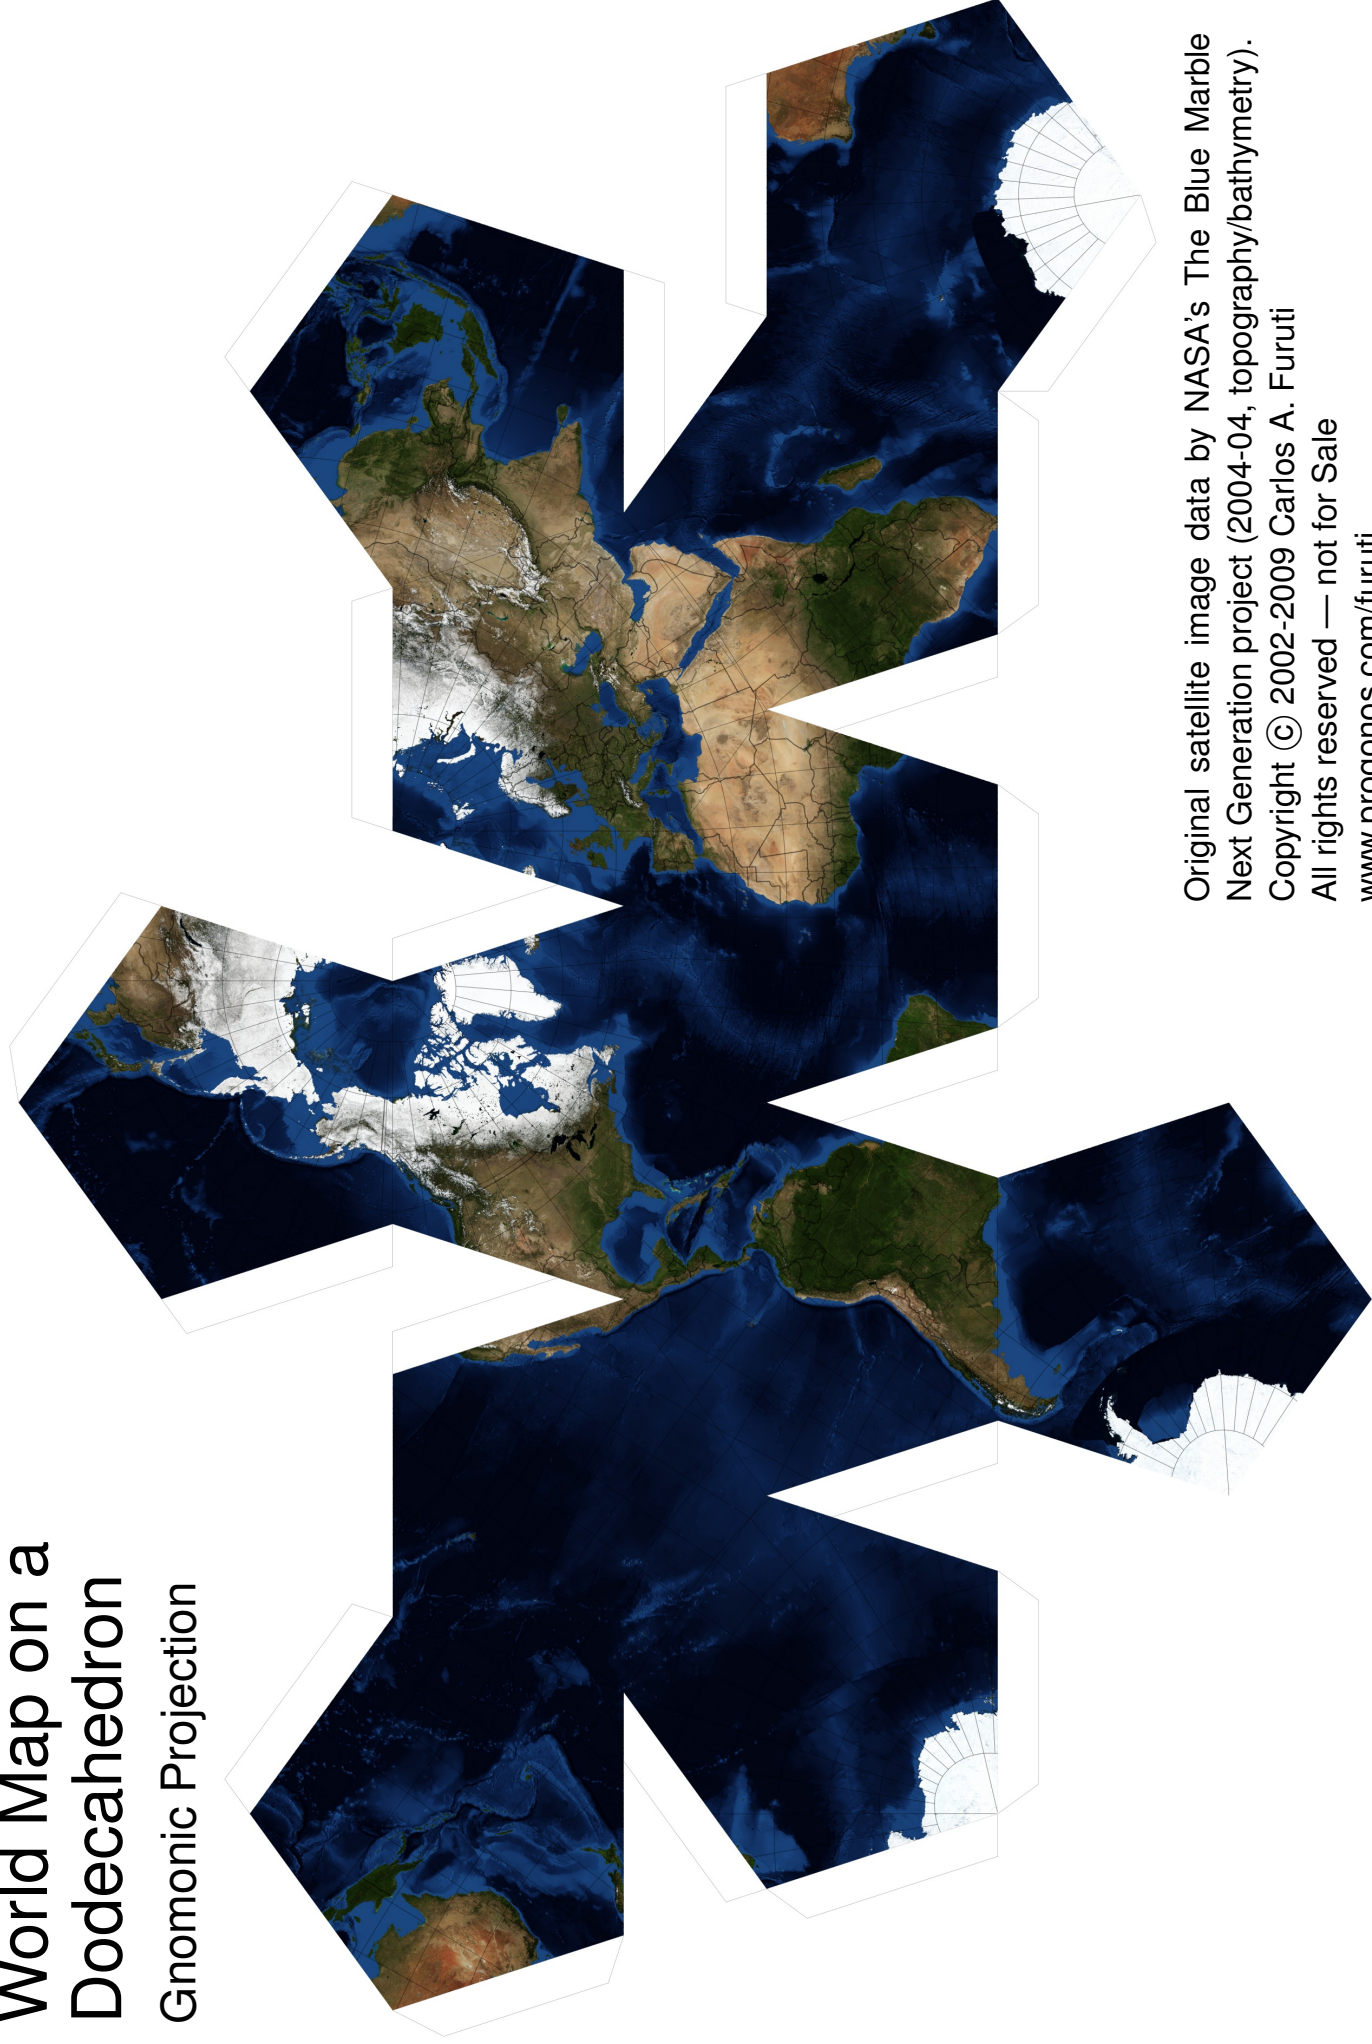

World Map on a Dodecahedron

Gnomonic Projection

Original satellite image data by NASA's The Blue Marble
Next Generation project (2004-04, topography/bathymetry).
Copyright © 2002-2009 Carlos A. Furuti
All rights reserved — not for Sale
www.progonos.com/furuti