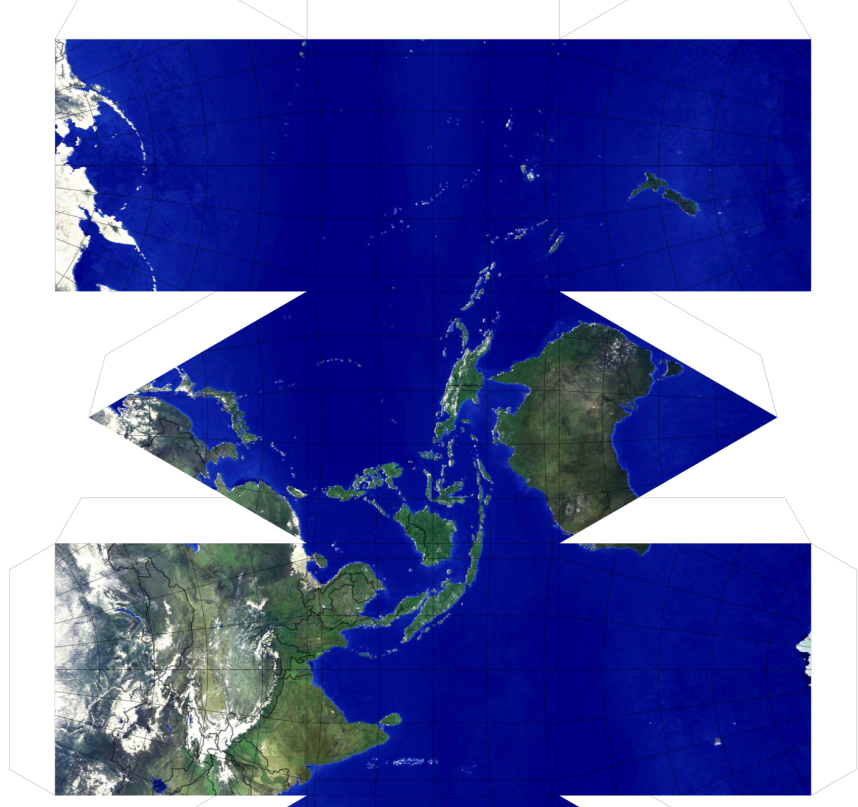

# World Map on a Rhombicuboctahedron

Gnomonic projection

Original unprojected AVHRR Pathfinder  
satellite data by Dave Pape (resum brae.com)

Copyright © 2013 Carlos A. Furuti — All rights reserved  
Not for sale — [www.progonos.com/furuti](http://www.progonos.com/furuti)