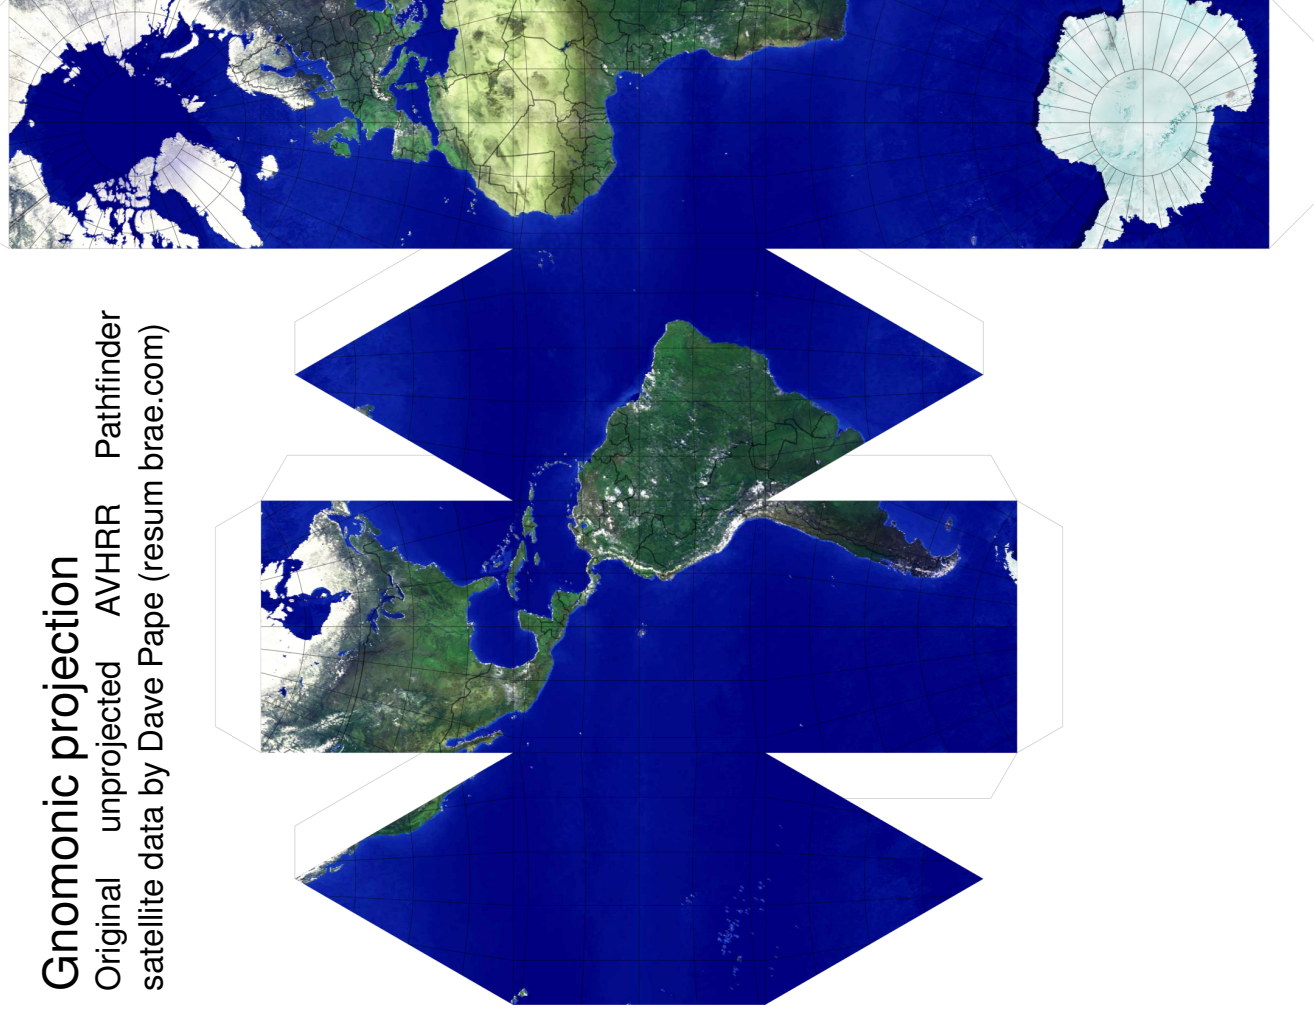

# World Map on a Rhombicuboctahedron

Gnomonic projection

Original unprojected AVHRR Pathfinder  
satellite data by Dave Pape (resum brae.com)

Copyright © 2013 Carlos A. Furuti — All rights reserved  
Not for sale — [www.progonos.com/furuti](http://www.progonos.com/furuti)